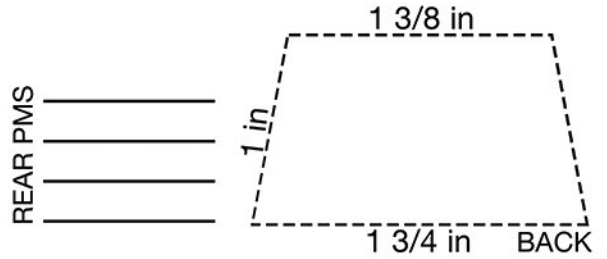

PAD PRINT LAYOUT SHEET

HARDHAT PROOF - ACTUAL SIZE AT 600 PPI

This segment is 2.5 inches long

OMEGA II

LEFT PMS _____

RIGHT PMS _____

Please review the above artwork for the following:

- Type of product
- Color
- Size of logo
- PMS color (s)
- Location of logo