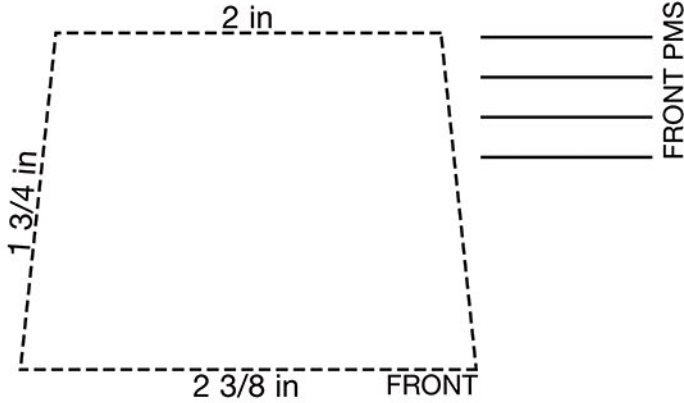

PAD PRINT LAYOUT SHEET

HARDHAT PROOF - ACTUAL SIZE AT 600 PPI

This segment is 2.5 inches long

OMEGA II

LEFT PMS _____

RIGHT PMS _____

Please review the above artwork for the following:

- Type of product
- Color
- Size of logo
- PMS color (s)
- Location of logo