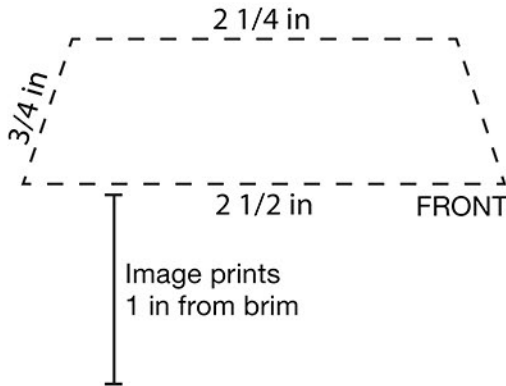

# PAD PRINT LAYOUT SHEET

HARDHAT PROOF - ACTUAL SIZE AT 600 PPI

This segment is 2.5 inches long

## ONYX

**BLACK**

FRONT PMS

2 COLOR MAXIMUM

ONLY PRINTS ON FRONT

Please review the above artwork for the following:

- Type of product
- Color
- Size of logo
- PMS color (s)
- Location of logo

Delta Plus® uses Pantone® solid coated colors only. PMS colors DO NOT appear on your monitor as they print. Use for reference ONLY. Consult a Pantone® swatch set for an accurate color representation. Please contact customer service at 1-800-800-6522 if you have any questions.