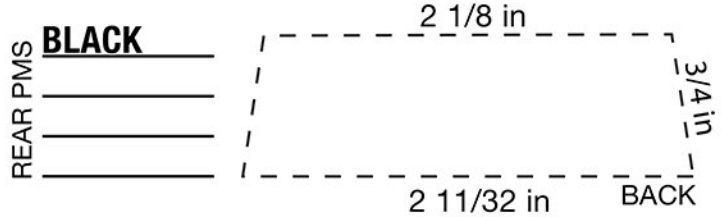

PAD PRINT LAYOUT SHEET

HARDHAT PROOF - ACTUAL SIZE AT 600 PPI

This segment is 2.5 inches long

DIAMOND

Please review the above artwork for the following:

- Type of product
- Color
- Size of logo
- PMS color (s)
- Location of logo

Delta Plus® uses Pantone® solid coated colors only. PMS colors DO NOT appear on your monitor as they print. Use for reference ONLY. Consult a Pantone® swatch set for an accurate color representation. Please contact customer service at 1-800-800-6522 if you have any questions.