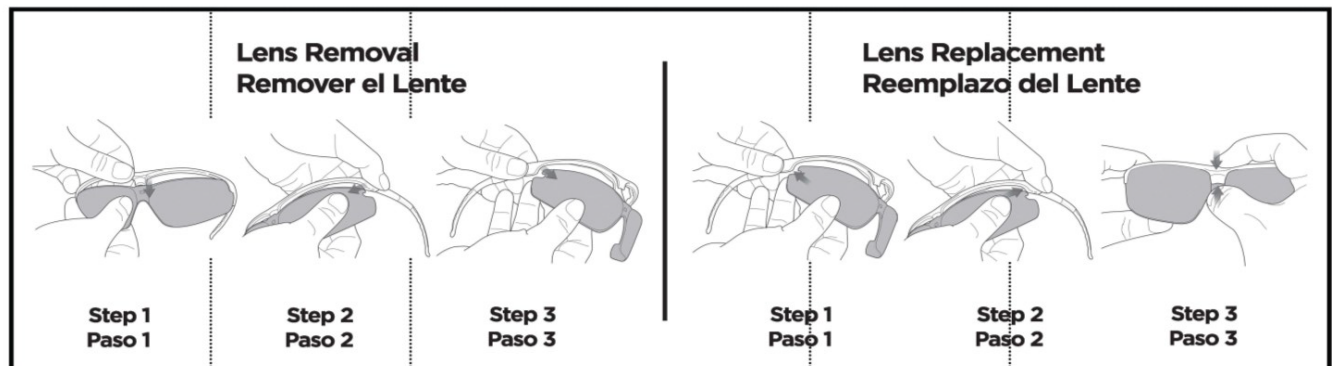

ERB

A DELTA PLUS GROUP COMPANY

Other Key Product Features:

Lenses available in amber, blue blocker, clear, indoor/outdoor mirror, and silver mirror hard coated.

SuperCoat™ anti-fog lens available in clear and grey. SuperCoat™ offers anti-fog, anti-static, and anti-scratch protection.

Polycarbonate lenses absorb 99.99% of harmful UVA, UVB, and UVC rays between 180-380nm.

Meets ANSI Z87.1-2010+ and CE EN-166 standards.

Additional Product Images:

Lens Removal & Replacement Instructions:

ERB

A DELTA PLUS GROUP COMPANY

enjoy safety.

Safety Glasses

www.e-erb.com