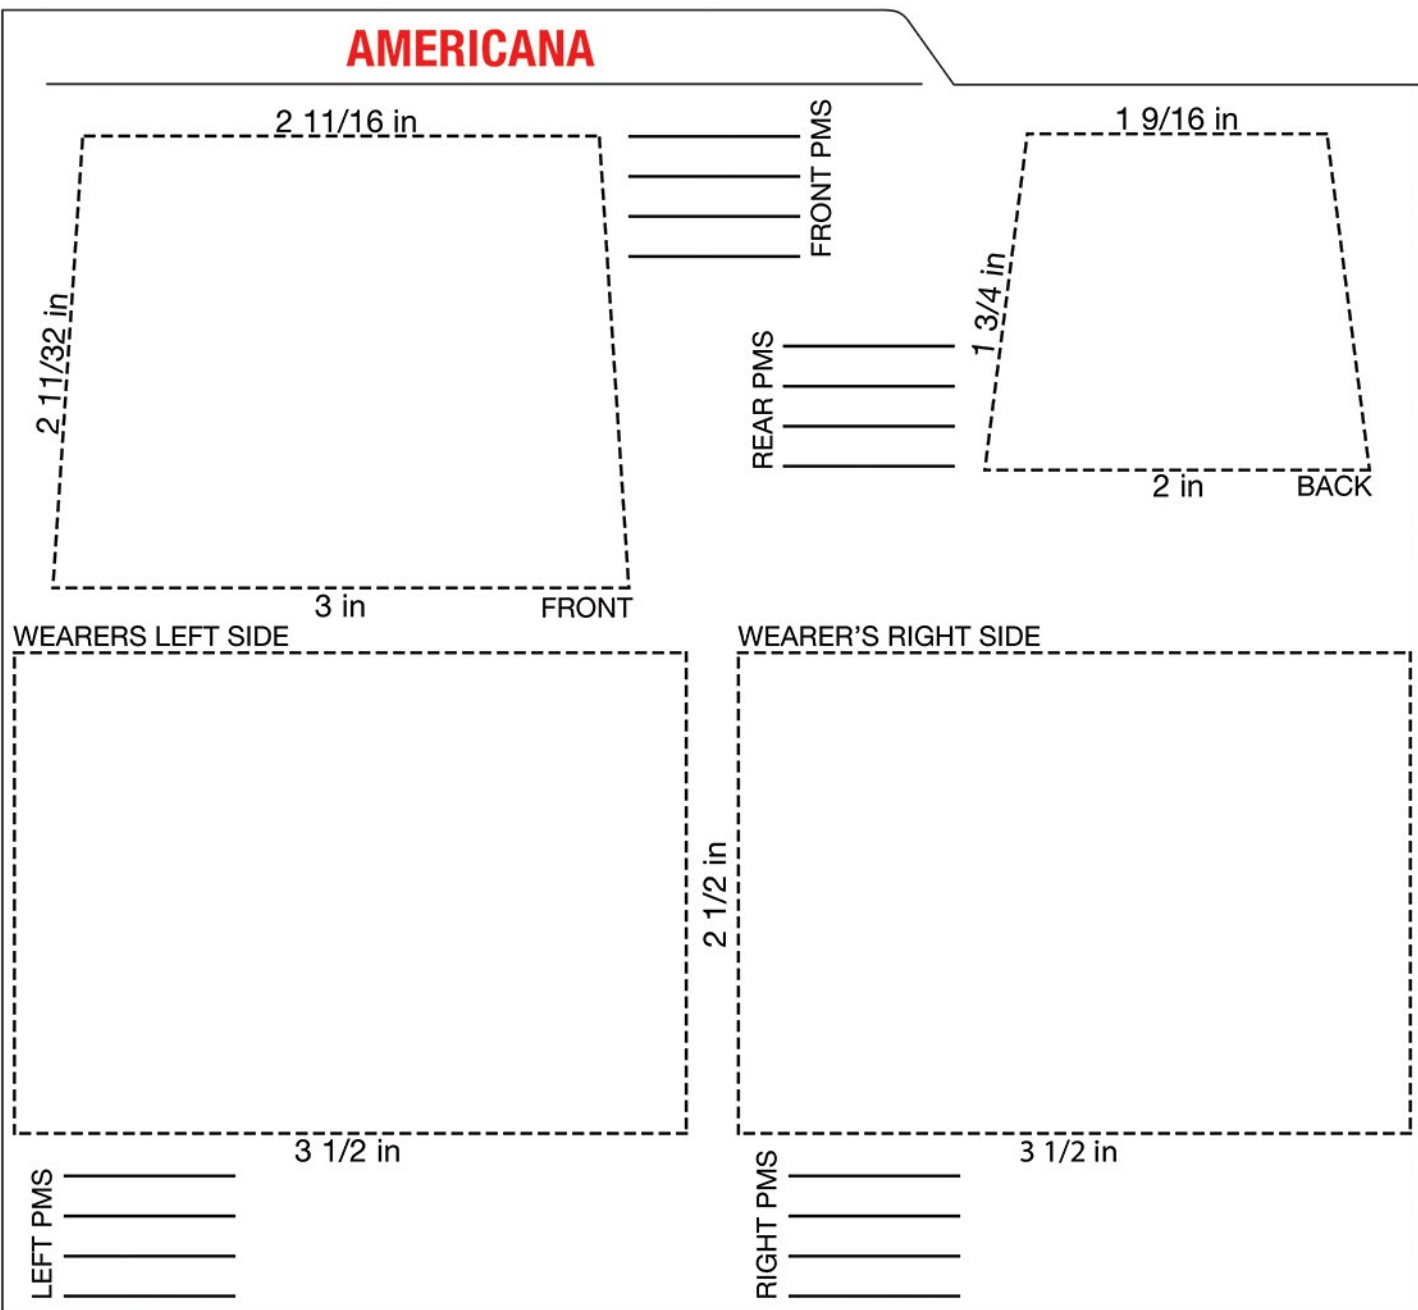

PAD PRINT LAYOUT SHEET

HARDHAT PROOF - ACTUAL SIZE AT 600 PPI

This segment is 2.5 inches long

AMERICANA

Please review the above artwork for the following:

- Type of product
- Color
- Size of logo
- PMS color (s)
- Location of logo