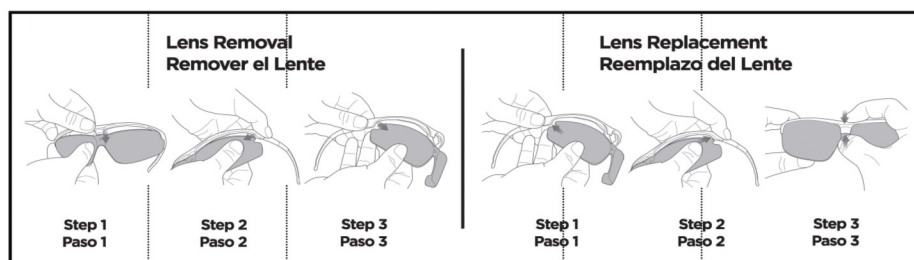

Lens Removal & Replacement Instructions

Ordering Information

Product No.	Product Description
SG-56A	Amber HC/PC lens, black frame w/grey soft accents
SG-56BB	Blue Blocker HC/PC lens, black frame w/grey soft accents
SG-56C	Clear HC/PC lens, black frame w/grey soft accents
SG-56C-AF	Clear AF/PC lens, black frame w/grey soft accents
SG-56G-AF	Grey AF/PC lens, black frame w/grey soft accents
SG-56I/O	I/O HC/PC lens, black frame w/grey soft accents
SG-56M	Silver Mirror HC/PC lens, black frame w/grey soft accents
Product No.	Replacement Lens Description
RL-56A	Amber HC/PC, 6-pack lens replacement for Denali
RL-56BB	Blue Blocker HC/PC, 6-pack lens replacement for Denali
RL-56C	Clear HC/PC, 6-pack lens replacement for Denali
RL-56C-AF	Clear AF/PC, 6-pack lens replacement for Denali
RL-56G-AF	Grey AF/PC, 6-pack lens replacement for Denali
RL-56I/O	Indoor/Outdoor HC/PC, 6-pack lens replacement for Denali
RL-56M	Silver Mirror HC/PC, 6-pack lens replacement for Denali