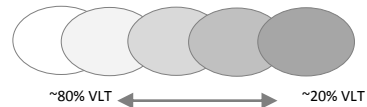

RSG401

RSG402

RSG500

CoreFlex™ Technology

RSG501

Photochromic Self-Adjusting Lenses

Elvex® Impact Sunglass Series Display

Customers are 5x more likely to buy eyewear if they can try it on.

- All RSG 100, 200, 300, 400 & 500 Series are Ballistic Rated! 7x the energy of the ANSI Z87.1 high velocity test. Tested to US Military Standard MIL-PRF-31013 Impact Test.
- Impact Sunglasses have pre-attached tags with UPC bar codes for easy scanning, transactions and inventory management.
- Five Eye Catching Impact Sunglass Styles, available in various lens tints and frame colors to satisfy a broad range of customer needs.
- Elvex Counter Display allows a full view of the Impact Sunglasses to attract customers to try them on and experience the quality, comfort and fit of Elvex.
- If you order 48 pairs, you get the display for FREE.
- Display holds 12 pairs of Impact Sunglasses. Easy to Set-up and Keep Stocked.