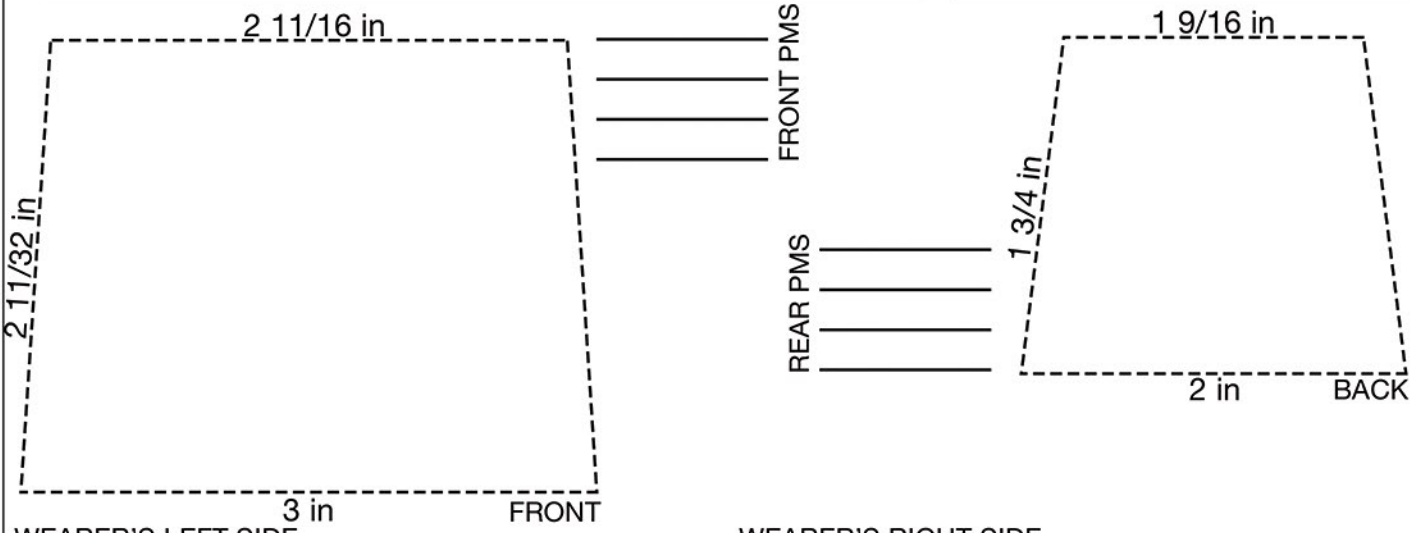

PAD PRINT LAYOUT SHEET

HARDHAT PROOF - ACTUAL SIZE AT 600 PPI

This segment is 2.5 inches long

INDEPENDENCE

Please review the above artwork for the following:

- Type of product
- Color
- Size of logo
- PMS color (s)
- Location of logo