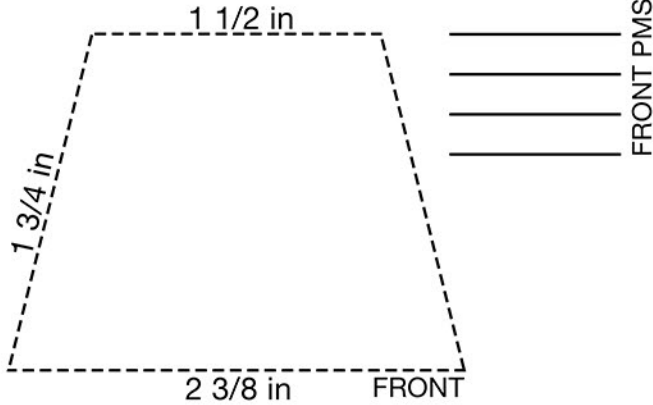

PAD PRINT LAYOUT SHEET

HARDHAT PROOF - ACTUAL SIZE AT 600 PPI

This segment is 2.5 inches long

67 BUMP

Please review the above artwork for the following:

- Type of product
- Color
- Size of logo
- PMS color (s)
- Location of logo